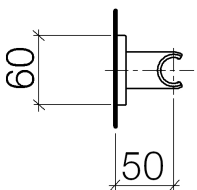

Bathtub - CL.1

Wall bracket - polished chrome

Article number: 28 050 980-00

- Flange 2-3/8" x 2-3/8"

polished chrome

Discontinued items available to order until 31.12.9999

Dimensional drawing

All dimensions in mm / inch = mm x 0,0394

Bathtub - CL.1

Wall bracket - polished chrome

Article number: 28 050 980-00

Bathtub - CL.1

Wall bracket - polished chrome

Article number: 28 050 980-00

Other surface finishes

platinum matte
28 050 980-06

Spare parts list

Number	Item Number	Designation	Number of units
1	05 30 31 025 00 90	fixing set	1
2	09 30 11 041 90	disc	1
3	09 31 11 026 90	pin	1
4	09 30 30 054 90	screw	1
5	09 27 98 002-00	rosette	1
6	09 18 40 078 90	sleeve	1
7	09 17 20 035-00	holder	1
8	04 31 11 112 00 90	pin	1