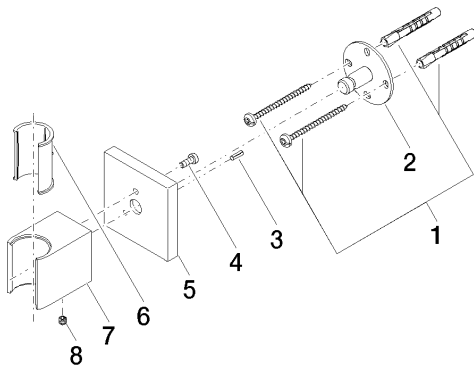

Bathtub - CL.1

Wall bracket - polished chrome

Article number: 28 050 980-00

- Flange 2-3/8" x 2-3/8"

polished chrome

Discontinued items available to order until 31.12.9999

Dimensional drawing

All dimensions in mm / inch = mm x 0,0394

Bathtub - CL.1

Wall bracket - polished chrome

Article number: 28 050 980-00

Bathtub - CL.1

Wall bracket - polished chrome

Article number: 28 050 980-00

Other surface finishes

platinum matte
28 050 980-06

Spare parts list

Number	Item Number	Designation	Number of units
1	05 30 31 025 00 90	fixing set	1
2	09 30 11 041 90	disc	1
3	09 31 11 026 90	pin	1
4	09 30 30 054 90	screw	1
5	09 27 98 002-00	rosette	1
6	09 18 40 078 90	sleeve	1
7	09 17 20 035-00	holder	1
8	04 31 11 112 00 90	pin	1