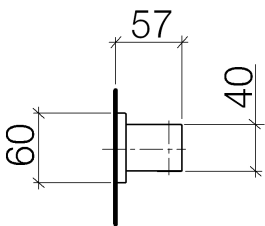

Bathtub - CL.1

Wall bracket - polished chrome

Article number: 28 050 980-00

- Flange 2-3/8" x 2-3/8"

polished chrome

Discontinued items available to order until 31.12.9999

Dimensional drawing

All dimensions in mm / inch = mm x 0,0394

Bathtub - CL.1

Wall bracket - polished chrome

Article number: 28 050 980-00

Bathtub - CL.1

Wall bracket - polished chrome

Article number: 28 050 980-00

Other surface finishes

platinum matte
28 050 980-06

Spare parts list

Number	Item Number	Designation	Number of units
1	05 30 31 025 00 90	fixing set	1
2	09 30 11 041 90	disc	1
3	09 31 11 026 90	pin	1
4	09 30 30 054 90	screw	1
5	09 27 98 002-00	rosette	1
6	09 18 40 078 90	sleeve	1
7	09 17 20 035-00	holder	1
8	04 31 11 112 00 90	pin	1